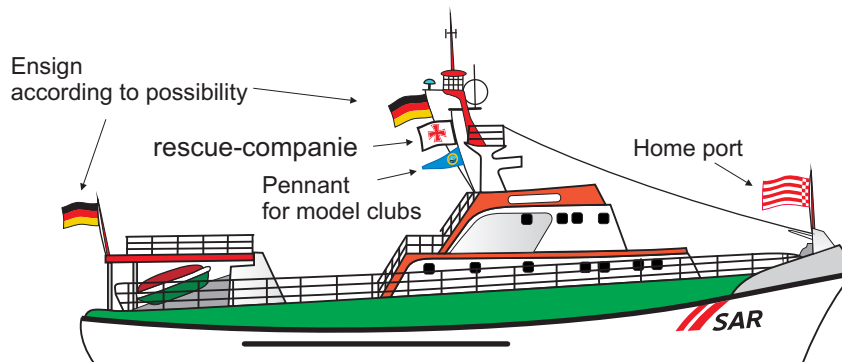

Danish distress-rescue-flag

Kystredning  
 see also No. 8631 and 8632 under "club-pennants"  
 Lk = 30 mm = 3,20 € a piece

1314 Salvamento marítimo

Spanish Lifeboat Institution.  
 Lk = 25 mm = 2,15 € a piece  
 Lk = 30 mm = 2,50 € a piece

Comment to Nr.1317:

An official Danish flag for them there is not distress-rescue. This here represented Flag becomes alternatively from friends and helpers of the rescue-companies and Model-construction-clubs used.