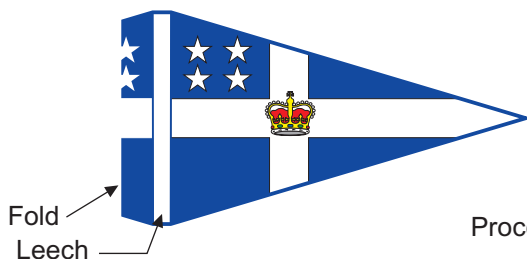

Yachtclub - Burgees

Attention:
When hoisting the flags be careful
not to put them upside down!

The yacht club burgees have,
like all the other flags and pennants,
a fold and a printed Leech.

Processing-hints are contained in every delivery of flags

Orders to: Hans-Juergen Blissenbach, Leineweg 46, D-33689 Bielefeld, Germany,
Tel.: +49 5205 4618, Fax: +49 5205 4963, Mail: hansblissenbach@t-online.de

In your order please specify flag number and leech length Lk in mm