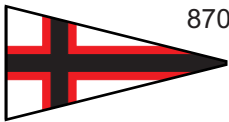

Yachtclub - Burgees

8701 Yachtclub Kiel
Lk = 13 mm = 1,40 € a piece
Lk = 25 mm = 2,20 € a piece

8703 Yachtclub Potsdam (PYC)
Lk = 18 mm = 2,00 € a piece

8715 RYS Royal Yacht Squadron,
Admiral,
together with Nr. 2043,
White Ensign
Lk = 28 mm = 3,20 € a piece

8716 RYS Royal Yachtsquadron,
members,
together with Nr. 2043,
White Ensign
Lk = 20 mm = 2,40 € a piece
Lk = 28 mm = 3,20 € a piece
Lk = 90 mm = 7,25 € a piece

8717 Royal Thames Yacht Club,
the oldest Yachtclub of England
together with Nr. 2042,
Blue Ensign
Lk = 30 mm = 2,90 € a piece