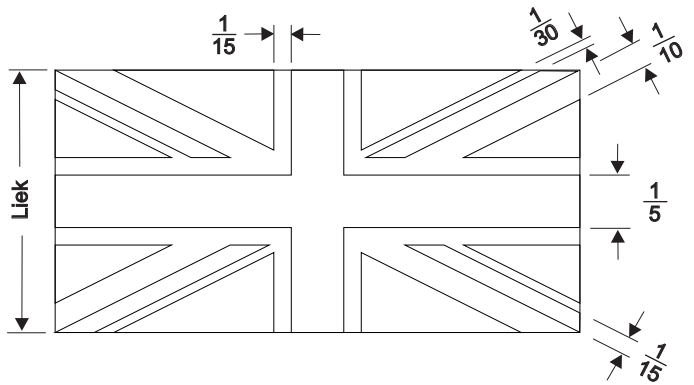

Orders to: Hans-Juergen Blissenbach, Leineweg 46, D-33689 Bielefeld, Germany,
 Tel.: +49 5205 4618, Fax: +49 5205 4963, Mail: hansblissenbach@t-online.de

In your order please specify flag number and leech length Lk in mm

Proportions of union jack as set by the authorities, flag No. 2031

Proportion height to length = 1 : 2, proportions are based on leech

2031 Union Jack, today's proportions

- Lk = 20 mm = 2,00 € a piece
- Lk = 30 mm = 2,50 € a piece
- Lk = 40 mm = 3,10 € a piece
- Lk = 48 mm = 3,60 € a piece
- Lk = 60 mm = 4,20 € a piece
- Lk = 75 mm = 5,20 € a piece
- Lk = 85 mm = 5,90 € a piece