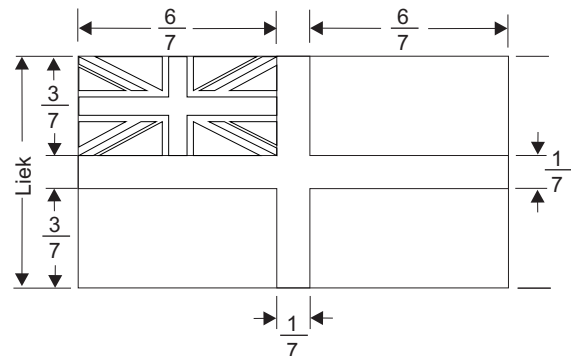

Proportions of white ensign as set by the authorities, flag No. 2043
Proportion height to length = 7 : 13
Proportions are based on leech

2050 Flag of the Lord High Admiral, since 17th century

- Lk = 25 mm = 2,85 € a piece
- Lk = 50 mm = 4,20 € a piece